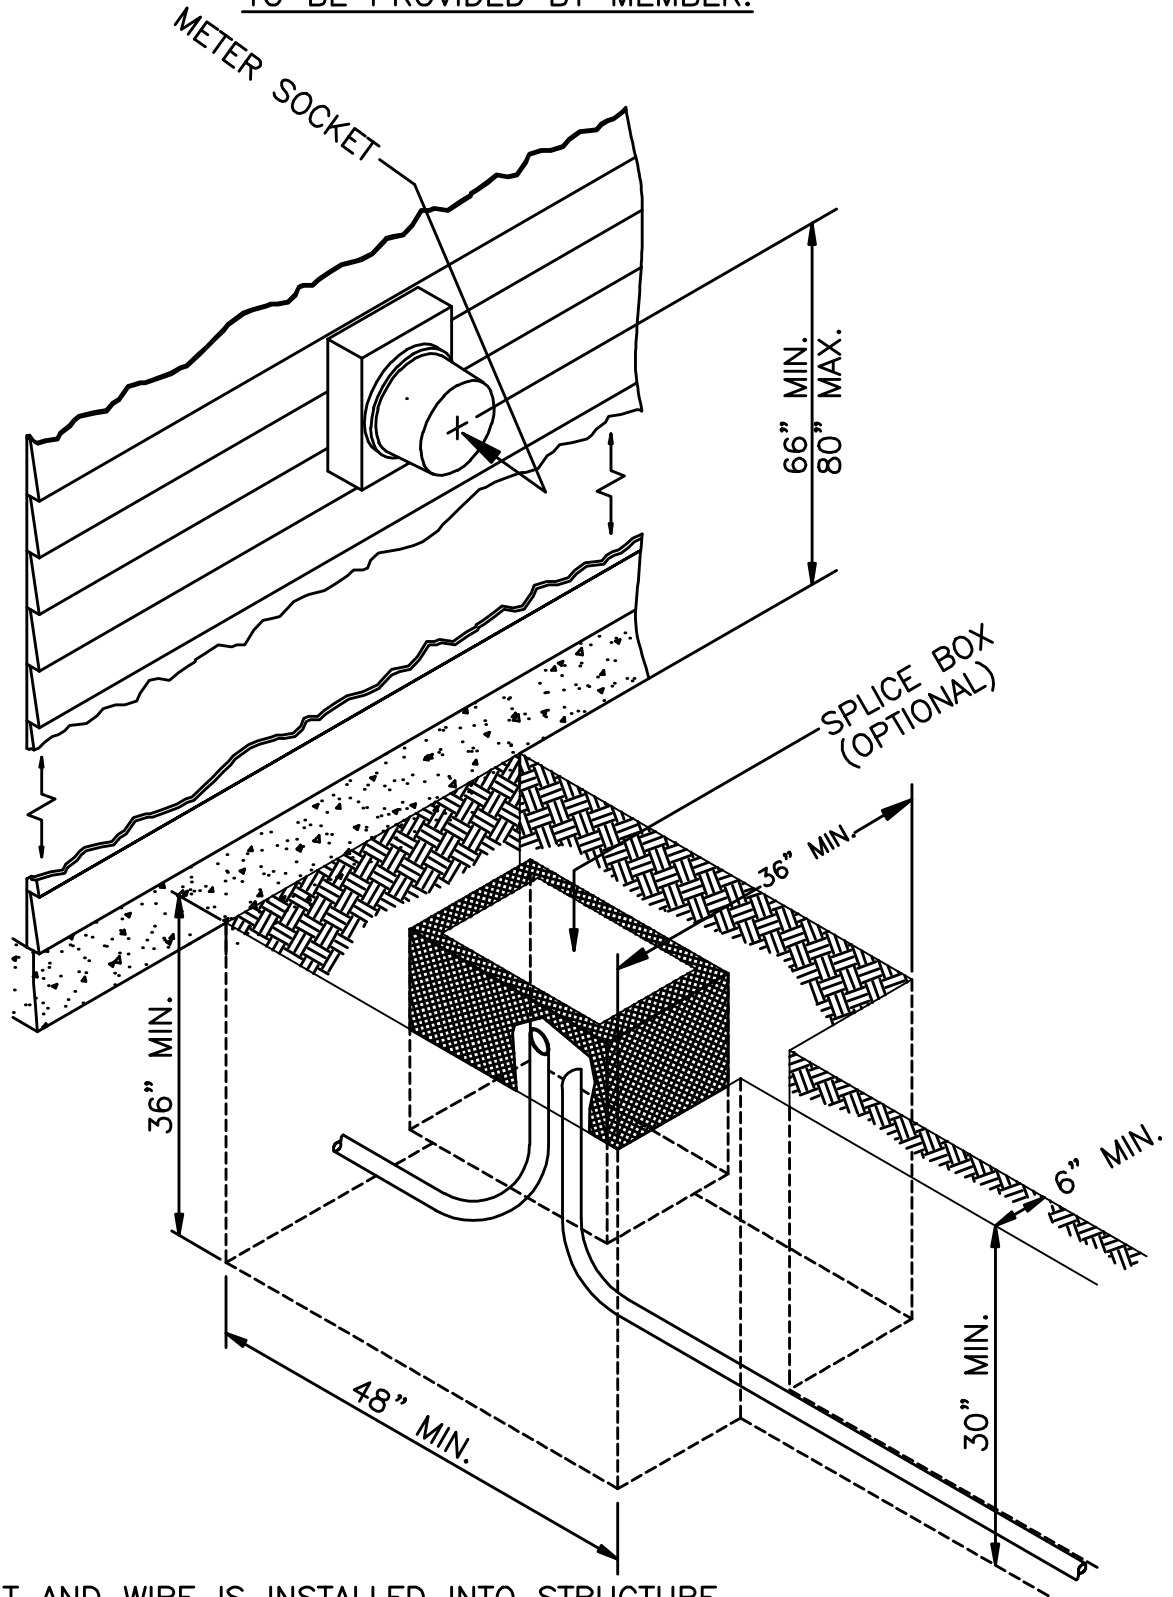

CLEARWATER POWER CO.

SURFACE MOUNT
UNDERGROUND SERVICE ENTRANCE WORKING SPACE.
TO BE PROVIDED BY MEMBER.

NOTES:

1. IF CONDUIT AND WIRE IS INSTALLED INTO STRUCTURE
CONSUMER WILL PROVIDE WIRE TO SPLICE BOX.